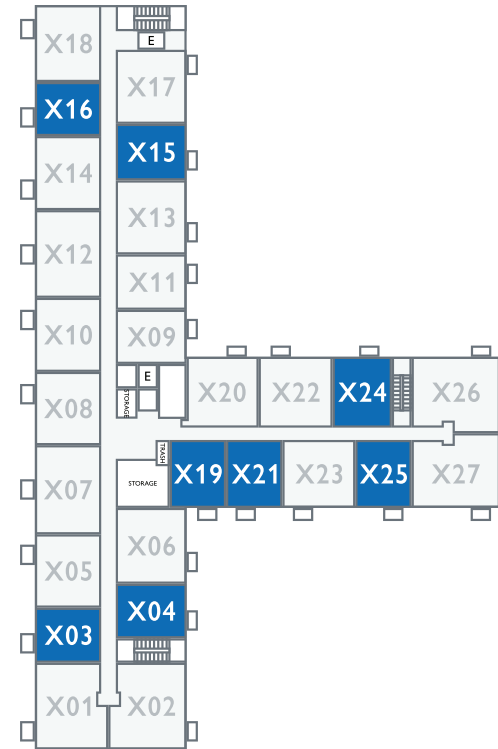

# INDEPENDENT LIVING APARTMENT SUITES

UNIT F | 1 BEDROOM / 1 BATHROOM | 660 SQ

Find Your *Home* Here

203 | 204 | 215 | 216 | 219 | 221 | 224 | 225  
 303 | 304 | 315 | 316 | 319 | 321 | 324 | 325  
 403 | 404 | 415 | 416 | 419 | 421 | 424 | 425