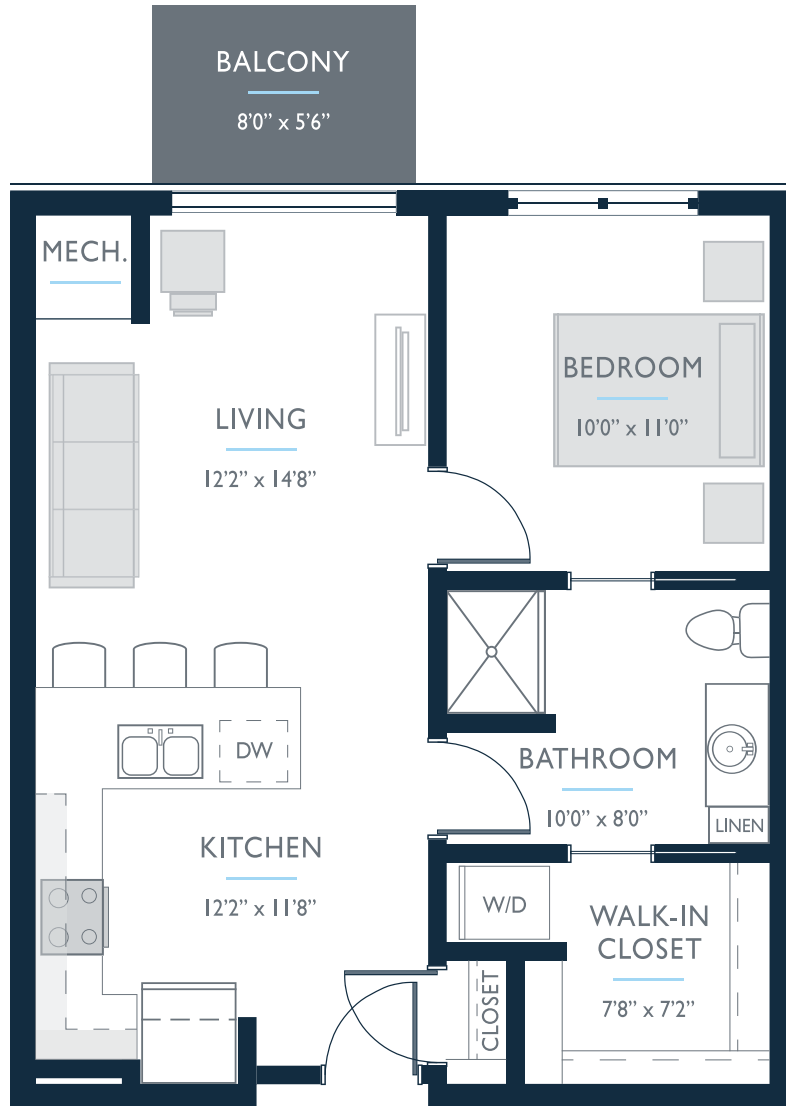

# INDEPENDENT LIVING APARTMENT SUITES

UNIT F | 1 BEDROOM / 1 BATHROOM | 660 SQ

Find Your *Home* Here

203 | 204 | 215 | 216 | 219 | 221 | 224 | 225  
 303 | 304 | 315 | 316 | 319 | 321 | 324 | 325  
 403 | 404 | 415 | 416 | 419 | 421 | 424 | 425