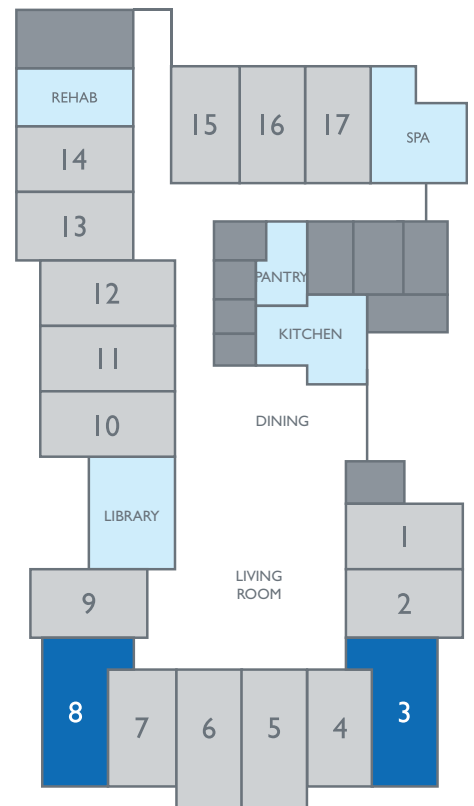

TABITHA IN CRETE SUITES

DOUBLE OCCUPANCY | 411 SQ

FIND YOUR *Home* HERE

3 | 8

 **TABITHA**
in Crete
LONG-TERM CARE | SKILLED NURSING